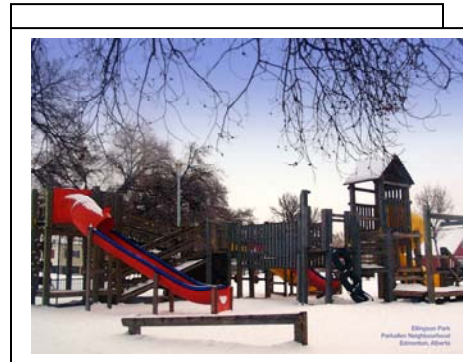

Call Nora 452-3580 to order